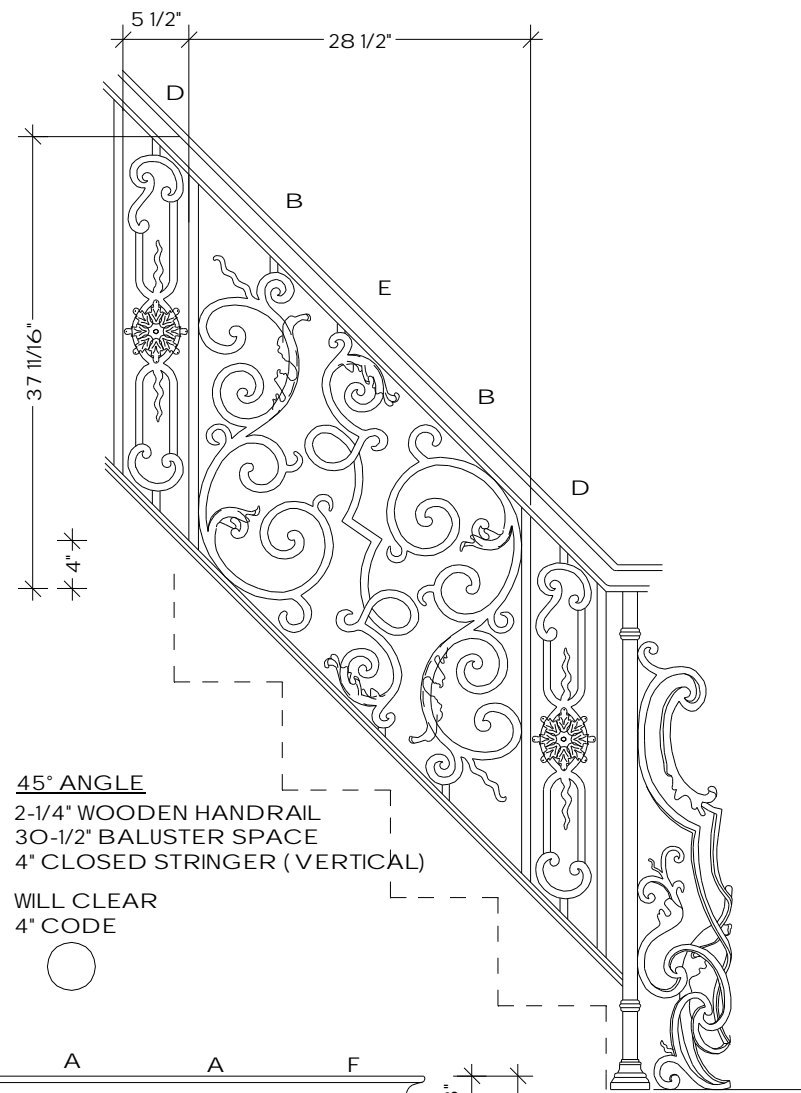

Regency Railings
Bordeaux

Scale: 3/4"=1'-0"

© 1996
U.S. PATENT #5,820,111
U.S. PATENT #6,059,269

30° ANGLE
3" WOODEN HANDRAIL
30° BALUSTER SPACE
4" CLOSED STRINGER (VERTICAL)

WILL CLEAR
4" CODE

45° ANGLE
2-1/4" WOODEN HANDRAIL
30-1/2° BALUSTER SPACE
4" CLOSED STRINGER (VERTICAL)

WILL CLEAR
4" CODE

BALCONY
3" WOODEN HANDRAIL
35" BALUSTER SPACE
4" CLOSED STRINGER

WILL CLEAR
4" CODE

RIGHT
TERMINATION