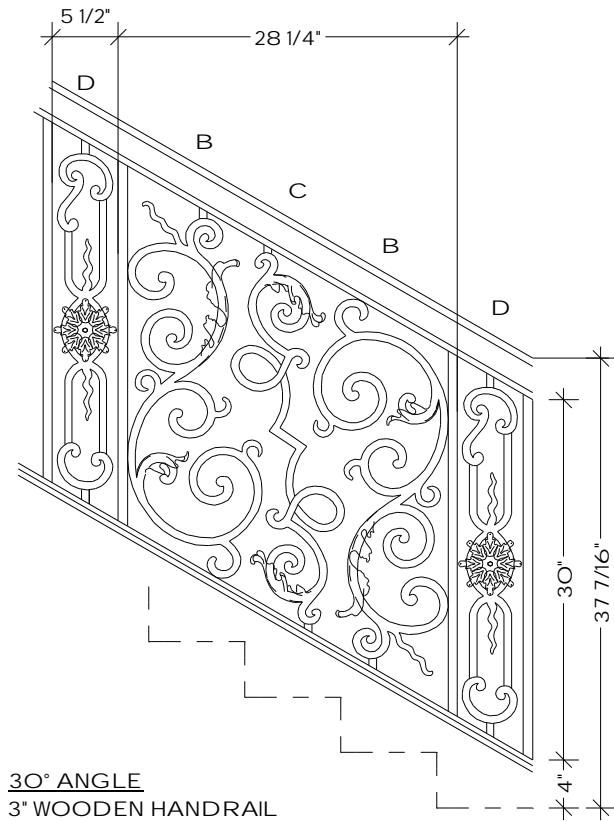

Regency Railings
Bordeaux

Scale: 3/4"=1'-0"

© 1996
U.S. PATENT #5,820,111
U.S. PATENT #6,059,269

30° ANGLE
3" WOODEN HANDRAIL
30° BALUSTER SPACE
4" CLOSED STRINGER (VERTICAL)

WILL CLEAR
4" CODE

45° ANGLE
2-1/4" WOODEN HANDRAIL
30-1/2° BALUSTER SPACE
4" CLOSED STRINGER (VERTICAL)

WILL CLEAR
4" CODE

BALCONY
3" WOODEN HANDRAIL
35" BALUSTER SPACE
4" CLOSED STRINGER

WILL CLEAR
4" CODE

RIGHT
TERMINATION