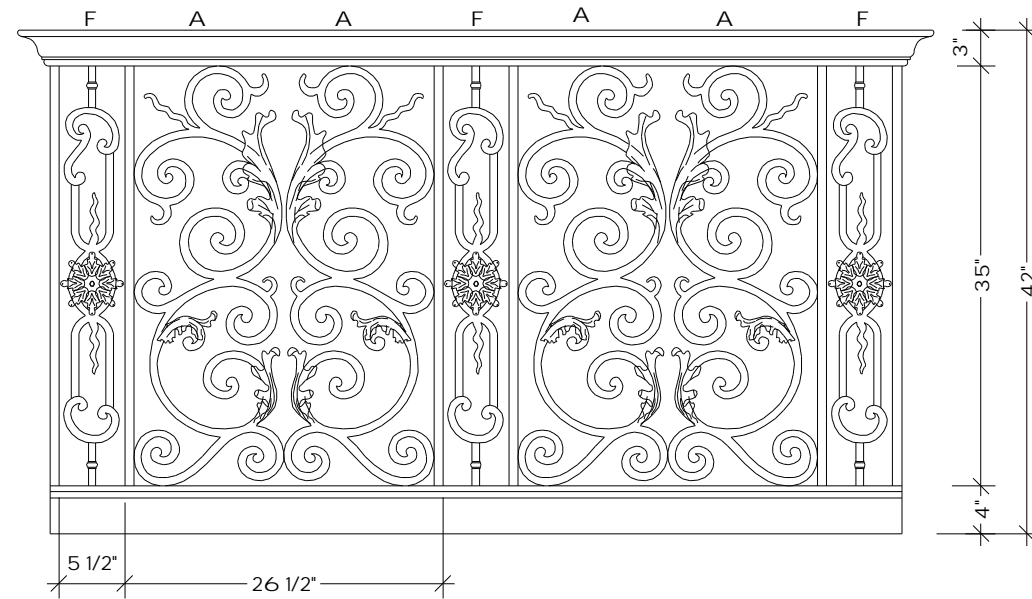

Regency Railings
Bordeaux

Scale: 3/4"=1'-0"

© 1996
U.S. PATENT #5,820,111
U.S. PATENT #6,059,269

30° ANGLE
3" WOODEN HANDRAIL
30° BALUSTER SPACE
4" CLOSED STRINGER (VERTICAL)

WILL CLEAR
4" CODE

45° ANGLE
2-1/4" WOODEN HANDRAIL
30-1/2° BALUSTER SPACE
4" CLOSED STRINGER (VERTICAL)

WILL CLEAR
4" CODE

BALCONY
3" WOODEN HANDRAIL
35" BALUSTER SPACE
4" CLOSED STRINGER

WILL CLEAR
4" CODE

RIGHT
TERMINATION