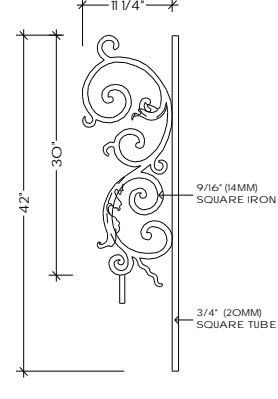

Regency Railings
 Bordeaux
 Scale: 1/2"=1'-0"

© 1996
 U.S. PATENT #5,820,111
 U.S. PATENT #6,059,269

PIECE A
 FITS LEVEL BALCONY OR
 STRAIGHT RAILS

TOP VIEW
 A-1
FLAT

PIECE B
 FITS ALL ANGLES UP TO 48°

TOP VIEW
 B-1
FLAT

PIECE B
 FITS ALL ANGLES UP TO 48°

TOP VIEW
 B-1
FLAT

TOP VIEW
 A-2
 ALL RADIUS FROM 28" TO 20'-0"

TOP VIEW
 B-2
 ALL RADIUS FROM 30" TO 20'-0"

TOP VIEW
 B-2
 ALL RADIUS FROM 30" TO 20'-0"

TOP VIEW
 A-3
 ALL RADIUS FROM 28" TO 20'-0"

TOP VIEW
 B-3
 ALL RADIUS FROM 30" TO 20'-0"

TOP VIEW
 B-3
 ALL RADIUS FROM 30" TO 20'-0"