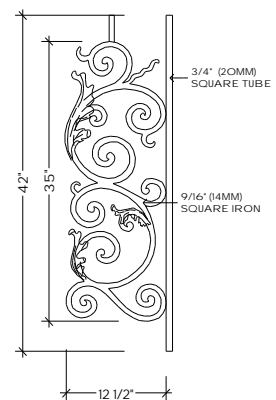

Regency Railings
 Bordeaux
 Scale: 1/2"=1'-0"

© 1996
 U.S. PATENT #5,820,111
 U.S. PATENT #6,059,269

PIECE A
 FITS LEVEL BALCONY OR
 STRAIGHT RAILS

TOP VIEW
 A-1
FLAT

PIECE B
 FITS ALL ANGLES UP TO 48°

TOP VIEW
 B-1
FLAT

PIECE B
 FITS ALL ANGLES UP TO 48°

TOP VIEW
 B-1
FLAT

TOP VIEW
 A-2
 ALL RADIUS FROM 28" TO 20'-0"

TOP VIEW
 B-2
 ALL RADIUS FROM 30" TO 20'-0"

TOP VIEW
 B-2
 ALL RADIUS FROM 30" TO 20'-0"

TOP VIEW
 A-3
 ALL RADIUS FROM 28" TO 20'-0"

TOP VIEW
 B-3
 ALL RADIUS FROM 30" TO 20'-0"

TOP VIEW
 B-3
 ALL RADIUS FROM 30" TO 20'-0"