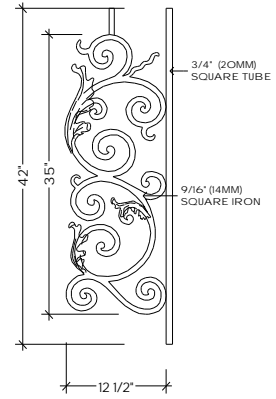

Regency Railings
 Bordeaux
 Scale: 1/2"=1'-0"

© 1996
 U.S. PATENT #5,820,111
 U.S. PATENT #6,059,269

PIECE A
 FITS LEVEL BALCONY OR
 STRAIGHT RAILS

TOP VIEW
 A-1
FLAT

PIECE B
 FITS ALL ANGLES UP TO 48°

TOP VIEW
 B-1
FLAT

PIECE B
 FITS ALL ANGLES UP TO 48°

TOP VIEW
 B-1
FLAT

TOP VIEW
 A-2
 ALL RADIUS FROM 28" TO 20'-0"

TOP VIEW
 B-2
 ALL RADIUS FROM 30" TO 20'-0"

TOP VIEW
 B-2
 ALL RADIUS FROM 30" TO 20'-0"

TOP VIEW
 A-3
 ALL RADIUS FROM 28" TO 20'-0"

TOP VIEW
 B-3
 ALL RADIUS FROM 30" TO 20'-0"

TOP VIEW
 B-3
 ALL RADIUS FROM 30" TO 20'-0"