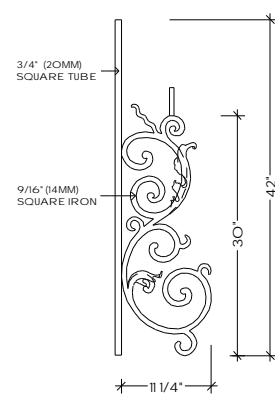

Regency Railings
 Bordeaux
 Scale: 1/2"=1'-0"

© 1996
 U.S. PATENT #5,820,111
 U.S. PATENT #6,059,269

PIECE A
 FITS LEVEL BALCONY OR
 STRAIGHT RAILS

TOP VIEW
 A-1
FLAT

PIECE B
 FITS ALL ANGLES UP TO 48°

TOP VIEW
 B-1
FLAT

PIECE B
 FITS ALL ANGLES UP TO 48°

TOP VIEW
 B-1
FLAT

TOP VIEW
 A-2
 ALL RADIUS FROM 28" TO 20'-0"

TOP VIEW
 B-2
 ALL RADIUS FROM 30" TO 20'-0"

TOP VIEW
 B-2
 ALL RADIUS FROM 30" TO 20'-0"

TOP VIEW
 A-3
 ALL RADIUS FROM 28" TO 20'-0"

TOP VIEW
 B-3
 ALL RADIUS FROM 30" TO 20'-0"

TOP VIEW
 B-3
 ALL RADIUS FROM 30" TO 20'-0"