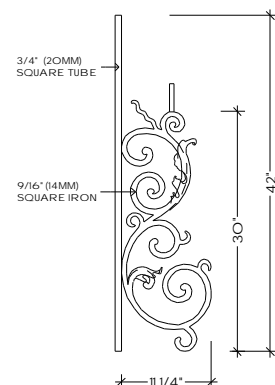

Regency Railings
 Bordeaux
 Scale: 1/2"=1'-0"

© 1996
 U.S. PATENT #5,820,111
 U.S. PATENT #6,059,269

PIECE A
 FITS LEVEL BALCONY OR
 STRAIGHT RAILS

TOP VIEW
 A-1
FLAT

PIECE B
 FITS ALL ANGLES UP TO 48°

TOP VIEW
 B-1
FLAT

PIECE B
 FITS ALL ANGLES UP TO 48°

TOP VIEW
 B-1
FLAT

TOP VIEW
 A-2
 ALL RADIUS FROM 28" TO 20'-0"

TOP VIEW
 B-2
 ALL RADIUS FROM 30" TO 20'-0"

TOP VIEW
 B-2
 ALL RADIUS FROM 30" TO 20'-0"

TOP VIEW
 A-3
 ALL RADIUS FROM 28" TO 20'-0"

TOP VIEW
 B-3
 ALL RADIUS FROM 30" TO 20'-0"

TOP VIEW
 B-3
 ALL RADIUS FROM 30" TO 20'-0"