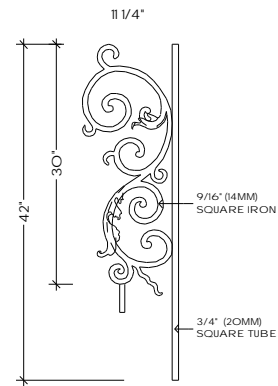

Regency Railings
 Bordeaux
 Scale: 1/2"=1'-0"

© 1996
 U.S. PATENT #5,820,111
 U.S. PATENT #6,059,269

PIECE A
 FITS LEVEL BALCONY OR
 STRAIGHT RAILS

TOP VIEW
 A-1
FLAT

PIECE B
 FITS ALL ANGLES UP TO 48°

TOP VIEW
 B-1
FLAT

PIECE B
 FITS ALL ANGLES UP TO 48°

TOP VIEW
 B-1
FLAT

TOP VIEW
 A-2
 ALL RADIUS FROM 28" TO 20'-0"

TOP VIEW
 B-2
 ALL RADIUS FROM 30" TO 20'-0"

TOP VIEW
 B-2
 ALL RADIUS FROM 30" TO 20'-0"

TOP VIEW
 A-3
 ALL RADIUS FROM 28" TO 20'-0"

TOP VIEW
 B-3
 ALL RADIUS FROM 30" TO 20'-0"

TOP VIEW
 B-3
 ALL RADIUS FROM 30" TO 20'-0"