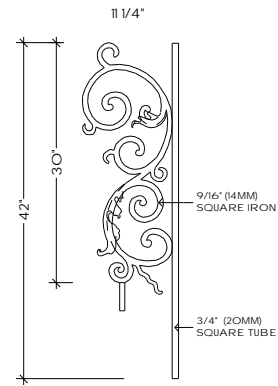

Regency Railings
 Bordeaux
 Scale: 1/2"=1'-0"

© 1996
 U.S. PATENT #5,820,111
 U.S. PATENT #6,059,269

PIECE A
 FITS LEVEL BALCONY OR
 STRAIGHT RAILS

TOP VIEW
 A-1
FLAT

PIECE B
 FITS ALL ANGLES UP TO 48°

TOP VIEW
 B-1
FLAT

PIECE B
 FITS ALL ANGLES UP TO 48°

TOP VIEW
 B-1
FLAT

TOP VIEW
 A-2
 ALL RADIUS FROM 28" TO 20'-0"

TOP VIEW
 B-2
 ALL RADIUS FROM 30" TO 20'-0"

TOP VIEW
 B-2
 ALL RADIUS FROM 30" TO 20'-0"

TOP VIEW
 A-3
 ALL RADIUS FROM 28" TO 20'-0"

TOP VIEW
 B-3
 ALL RADIUS FROM 30" TO 20'-0"

TOP VIEW
 B-3
 ALL RADIUS FROM 30" TO 20'-0"