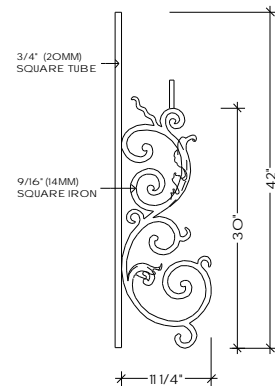

Regency Railings
 Bordeaux
 Scale: 1/2"=1'-0"

© 1996
 U.S. PATENT #5,820,111
 U.S. PATENT #6,059,269

PIECE A
 FITS LEVEL BALCONY OR
 STRAIGHT RAILS

TOP VIEW
 A-1
FLAT

PIECE B
 FITS ALL ANGLES UP TO 48°

TOP VIEW
 B-1
FLAT

PIECE B
 FITS ALL ANGLES UP TO 48°

TOP VIEW
 B-1
FLAT

TOP VIEW
 A-2
 ALL RADIUS FROM 28" TO 20'-0"

TOP VIEW
 B-2
 ALL RADIUS FROM 30" TO 20'-0"

TOP VIEW
 B-2
 ALL RADIUS FROM 30" TO 20'-0"

TOP VIEW
 A-3
 ALL RADIUS FROM 28" TO 20'-0"

TOP VIEW
 B-3
 ALL RADIUS FROM 30" TO 20'-0"

TOP VIEW
 B-3
 ALL RADIUS FROM 30" TO 20'-0"