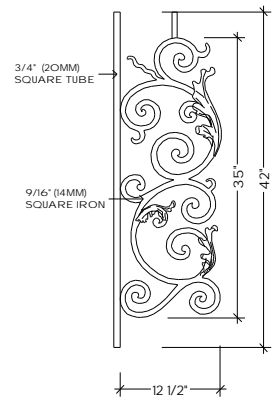

Regency Railings
 Bordeaux
 Scale: 1/2"=1'-0"

© 1996
 U.S. PATENT #5,820,111
 U.S. PATENT #6,059,269

PIECE A
 FITS LEVEL BALCONY OR
 STRAIGHT RAILS

TOP VIEW
 A-1
FLAT

PIECE B
 FITS ALL ANGLES UP TO 48°

TOP VIEW
 B-1
FLAT

PIECE B
 FITS ALL ANGLES UP TO 48°

TOP VIEW
 B-1
FLAT

TOP VIEW
 A-2
 ALL RADIUS FROM 28" TO 20'-0"

TOP VIEW
 B-2
 ALL RADIUS FROM 30" TO 20'-0"

TOP VIEW
 B-2
 ALL RADIUS FROM 30" TO 20'-0"

TOP VIEW
 A-3
 ALL RADIUS FROM 28" TO 20'-0"

TOP VIEW
 B-3
 ALL RADIUS FROM 30" TO 20'-0"

TOP VIEW
 B-3
 ALL RADIUS FROM 30" TO 20'-0"