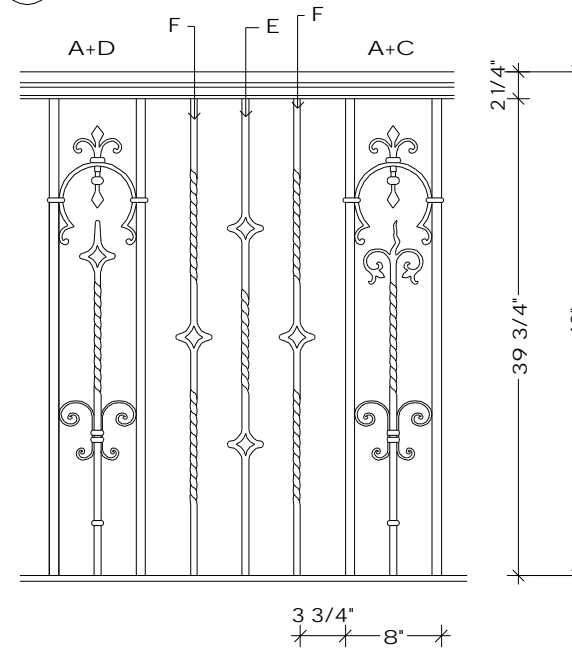

Regency Railings
Firenza - Firenza w/ verticals

Scale: 3/4"=1'-0"

© 1996
 U.S. PATENT #5,820,111
 U.S. PATENT #6,059,269

30° ANGLE

2-1/4" WOODEN HANDRAIL
 33" BALUSTER SPACE
 2" VERTICAL STRINGER

WILL CLEAR
 4" CODE

45° ANGLE

2-1/4" WOODEN HANDRAIL
 32-3/4" BALUSTER SPACE
 2" VERTICAL STRINGER

WILL CLEAR
 4" CODE

BALCONY

2 1/4" WOODEN HANDRAIL
 35" BALUSTER SPACE

WILL CLEAR
 4" CODE

BALCONY

2 1/4" WOODEN HANDRAIL
 39 3/4" BALUSTER SPACE

WILL CLEAR
 4" CODE