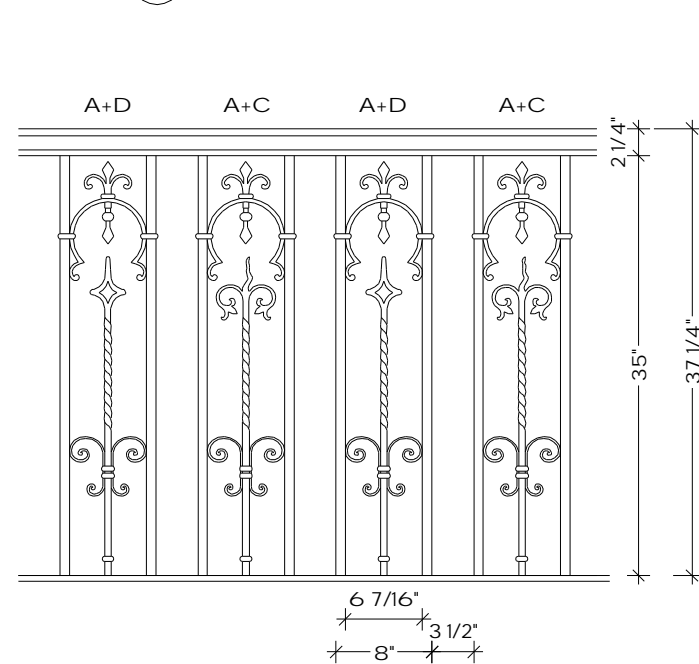

Regency Railings
Firenza - Firenza w/ verticals

Scale: 3/4"=1'-0"

© 1996
 U.S. PATENT #5,820,111
 U.S. PATENT #6,059,269

30° ANGLE

2-1/4" WOODEN HANDRAIL
 33" BALUSTER SPACE
 2" VERTICAL STRINGER

WILL CLEAR
 4" CODE

45° ANGLE

2-1/4" WOODEN HANDRAIL
 32-3/4" BALUSTER SPACE
 2" VERTICAL STRINGER

WILL CLEAR
 4" CODE

BALCONY

2 1/4" WOODEN HANDRAIL
 35" BALUSTER SPACE

WILL CLEAR
 4" CODE

BALCONY

2 1/4" WOODEN HANDRAIL
 39 3/4" BALUSTER SPACE

WILL CLEAR
 4" CODE