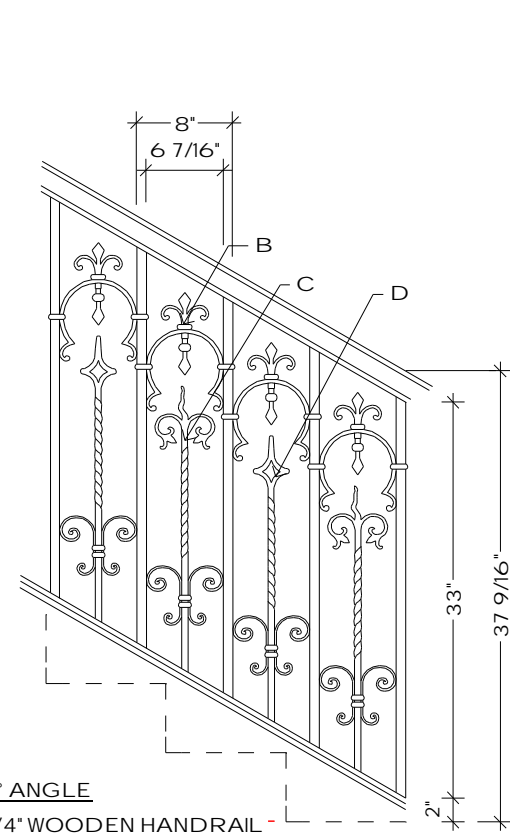

Regency Railings
Firenza - Firenza w/ verticals

Scale: 3/4"=1'-0"

© 1996
 U.S. PATENT #5,820,111
 U.S. PATENT #6,059,269

30° ANGLE

2-1/4" WOODEN HANDRAIL
 33" BALUSTER SPACE
 2" VERTICAL STRINGER

WILL CLEAR
 4" CODE

45° ANGLE

2-1/4" WOODEN HANDRAIL
 32-3/4" BALUSTER SPACE
 2" VERTICAL STRINGER

WILL CLEAR
 4" CODE

BALCONY

2 1/4" WOODEN HANDRAIL
 35" BALUSTER SPACE

WILL CLEAR
 4" CODE

BALCONY

2 1/4" WOODEN HANDRAIL
 39 3/4" BALUSTER SPACE

WILL CLEAR
 4" CODE