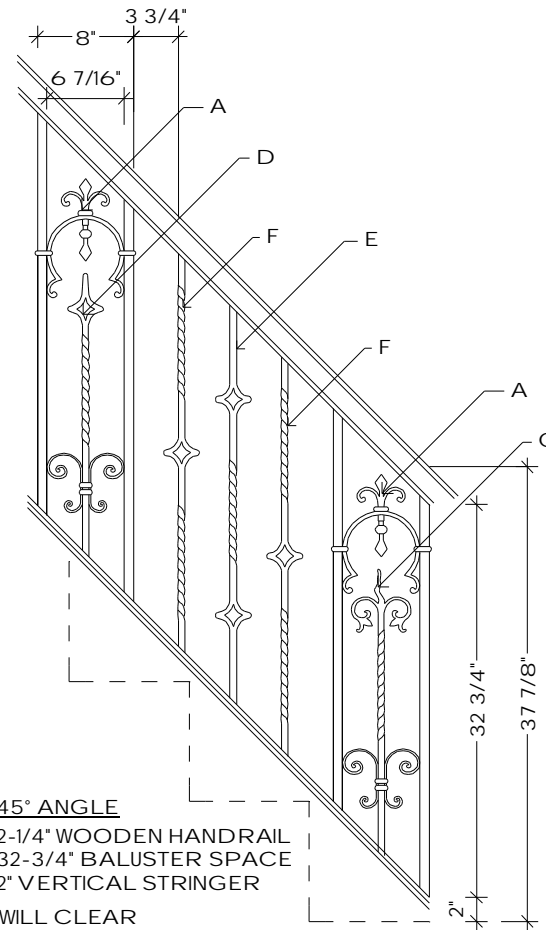

Regency Railings
Firenza - Firenza w/ verticals

Scale: 3/4"=1'-0"

© 1996
 U.S. PATENT #5,820,111
 U.S. PATENT #6,059,269

30° ANGLE

2-1/4" WOODEN HANDRAIL
 33" BALUSTER SPACE
 2" VERTICAL STRINGER

WILL CLEAR
 4" CODE

45° ANGLE

2-1/4" WOODEN HANDRAIL
 32-3/4" BALUSTER SPACE
 2" VERTICAL STRINGER

WILL CLEAR
 4" CODE

BALCONY

2 1/4" WOODEN HANDRAIL
 35" BALUSTER SPACE

WILL CLEAR
 4" CODE

BALCONY

2 1/4" WOODEN HANDRAIL
 39 3/4" BALUSTER SPACE

WILL CLEAR
 4" CODE