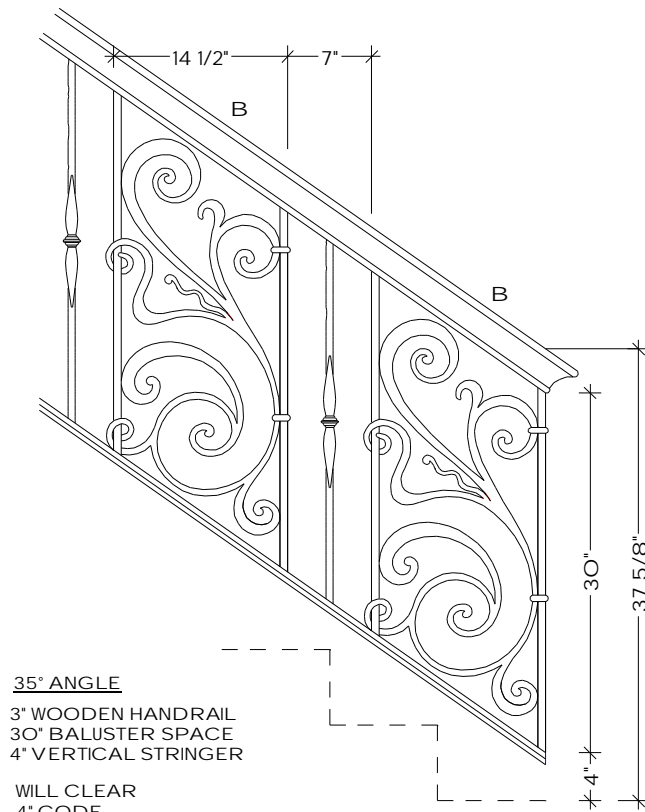

Regency Railings

Rebecca

Scale: 3/4"=1'-0"

© 1996  
U.S. PATENT #5,820,111  
U.S. PATENT #6,059,269

**35° ANGLE**  
3" WOODEN HANDRAIL  
30" BALUSTER SPACE  
4" VERTICAL STRINGER

WILL CLEAR  
4" CODE

**40° ANGLE**  
3" WOODEN HANDRAIL  
30 1/2" BALUSTER SPACE  
2 1/2" VERTICAL STRINGER

WILL CLEAR  
4" CODE

**BALCONY**  
3" WOODEN HANDRAIL  
36-1/2" BALUSTER SPACE  
OPEN STRINGER

WILL CLEAR  
4" CODE