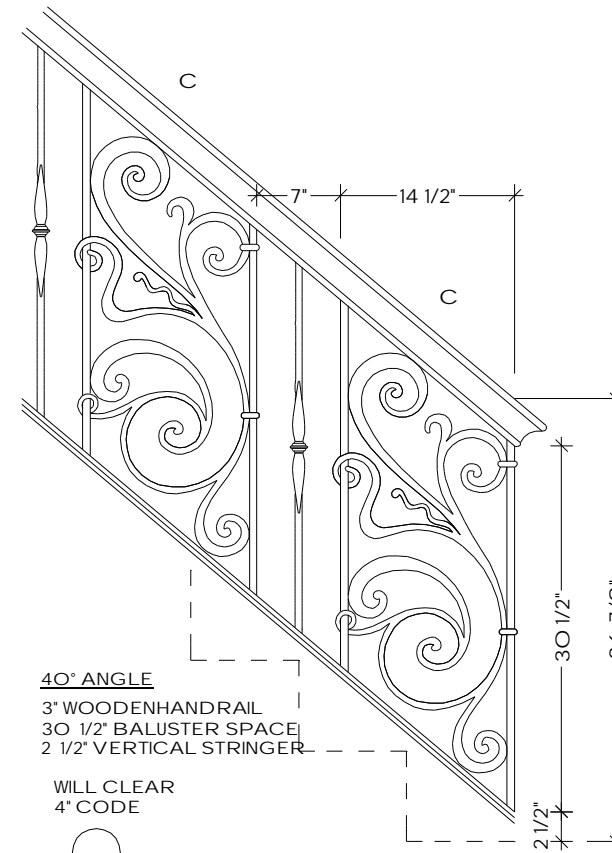

Regency Railings

Rebecca

Scale: 3/4"=1'-0"

© 1996  
U.S. PATENT #5,820,111  
U.S. PATENT #6,059,269

**35° ANGLE**  
3" WOODEN HANDRAIL  
30" BALUSTER SPACE  
4" VERTICAL STRINGER

WILL CLEAR  
4" CODE

**40° ANGLE**  
3" WOODEN HANDRAIL  
30 1/2" BALUSTER SPACE  
2 1/2" VERTICAL STRINGER

WILL CLEAR  
4" CODE

**BALCONY**  
3" WOODEN HANDRAIL  
36-1/2" BALUSTER SPACE  
OPEN STRINGER

WILL CLEAR  
4" CODE