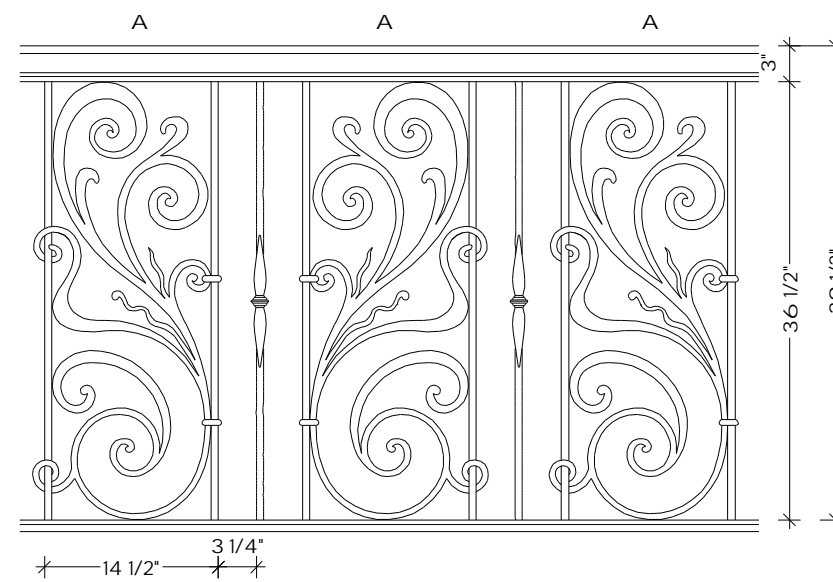

Regency Railings

Rebecca

Scale: 3/4"=1'-0"

© 1996  
U.S. PATENT #5,820,111  
U.S. PATENT #6,059,269

**35° ANGLE**  
3" WOODEN HANDRAIL  
30" BALUSTER SPACE  
4" VERTICAL STRINGER

WILL CLEAR  
4" CODE

**40° ANGLE**  
3" WOODEN HANDRAIL  
30 1/2" BALUSTER SPACE  
2 1/2" VERTICAL STRINGER

WILL CLEAR  
4" CODE

**BALCONY**  
3" WOODEN HANDRAIL  
36-1/2" BALUSTER SPACE  
OPEN STRINGER

WILL CLEAR  
4" CODE