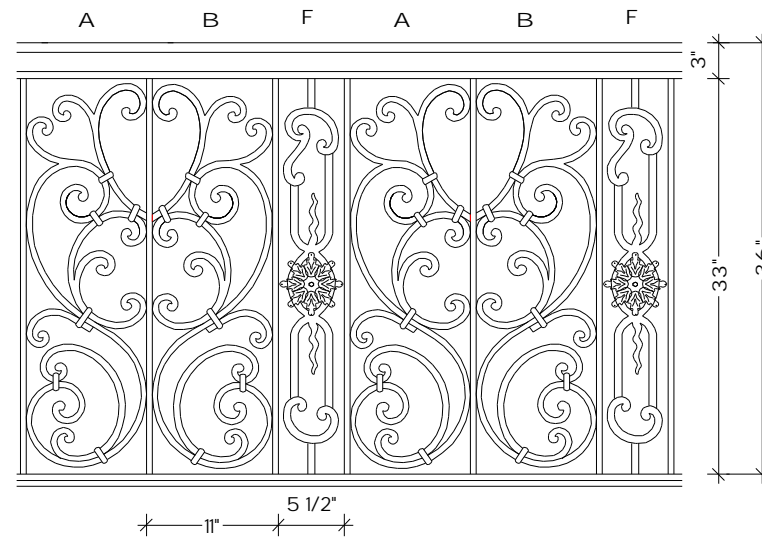

Regency Railings

Rossi

Scale: 3/4"=1'-0"

© 1996
U.S. PATENT #5,820,111
U.S. PATENT #6,059,269

30° ANGLE
3" WOODEN HANDRAIL
30" BALUSTER SPACE
4" VERTICAL STRINGER

WILL CLEAR
4" CODE

45° ANGLE
2-3/4" WOODEN HANDRAIL
30" BALUSTER SPACE
4" VERTICAL STRINGER

WILL CLEAR
4" CODE

BALCONY
3" WOODEN HANDRAIL
33" BALUSTER SPACE

WILL CLEAR
4" CODE