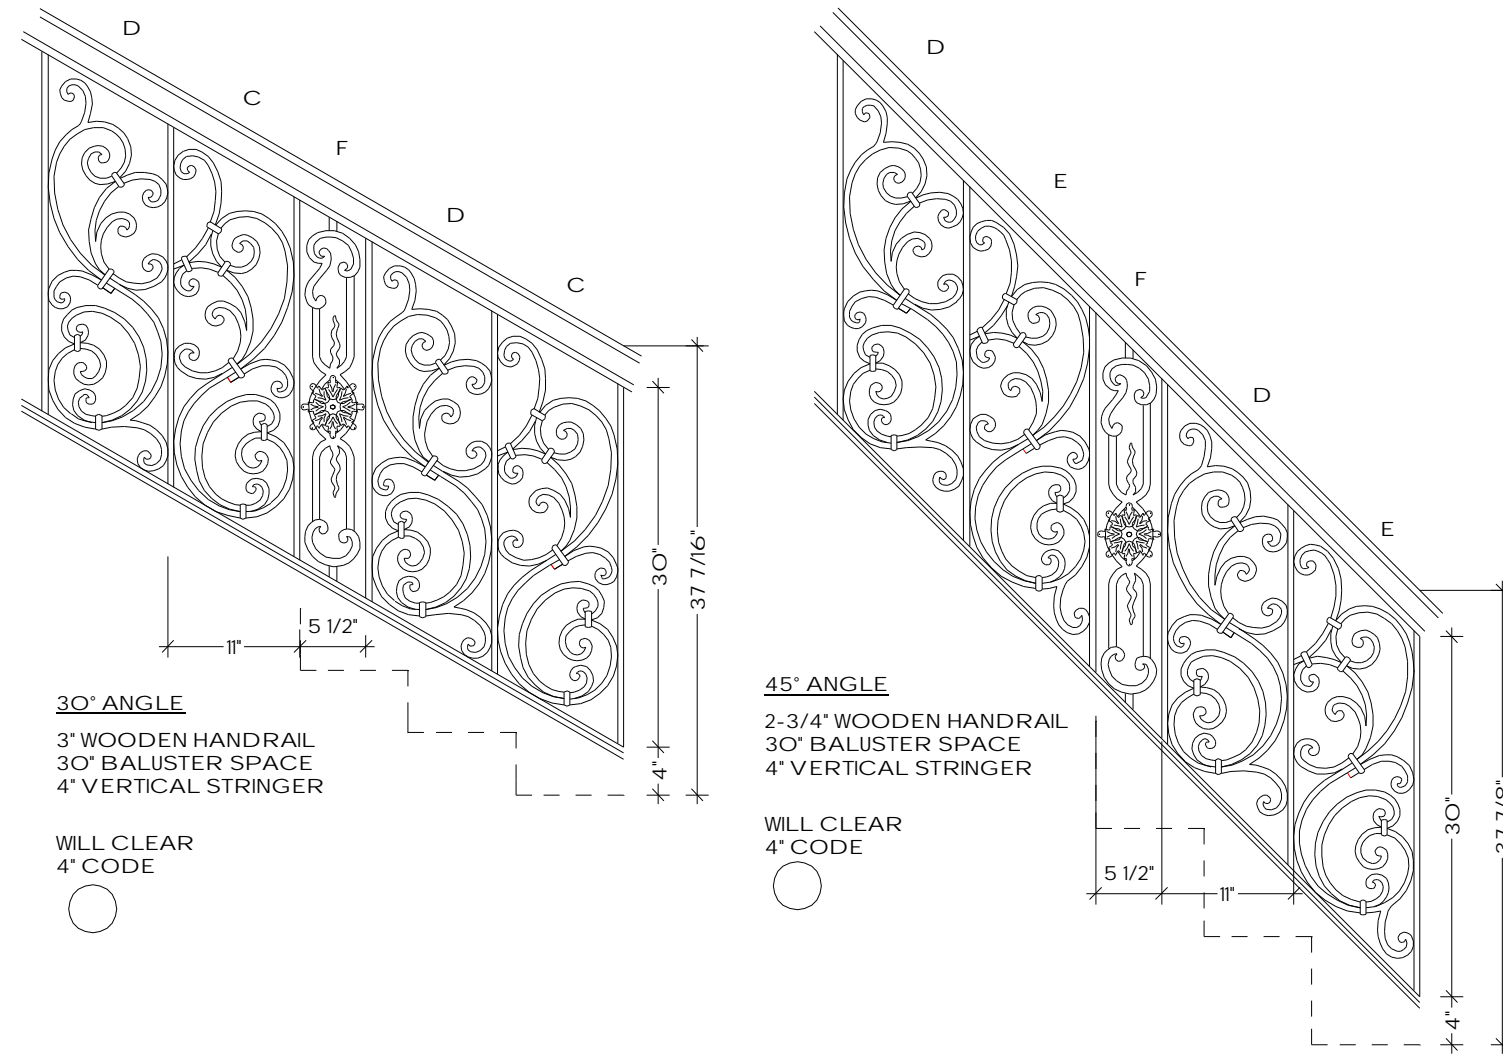

Regency Railings

Rossi

Scale: 3/4"=1'-0"

© 1996
U.S. PATENT #5,820,111
U.S. PATENT #6,059,269

30° ANGLE
3" WOODEN HANDRAIL
30" BALUSTER SPACE
4" VERTICAL STRINGER

WILL CLEAR
4" CODE

45° ANGLE
2-3/4" WOODEN HANDRAIL
30" BALUSTER SPACE
4" VERTICAL STRINGER

WILL CLEAR
4" CODE

BALCONY
3" WOODEN HANDRAIL
33" BALUSTER SPACE

WILL CLEAR
4" CODE